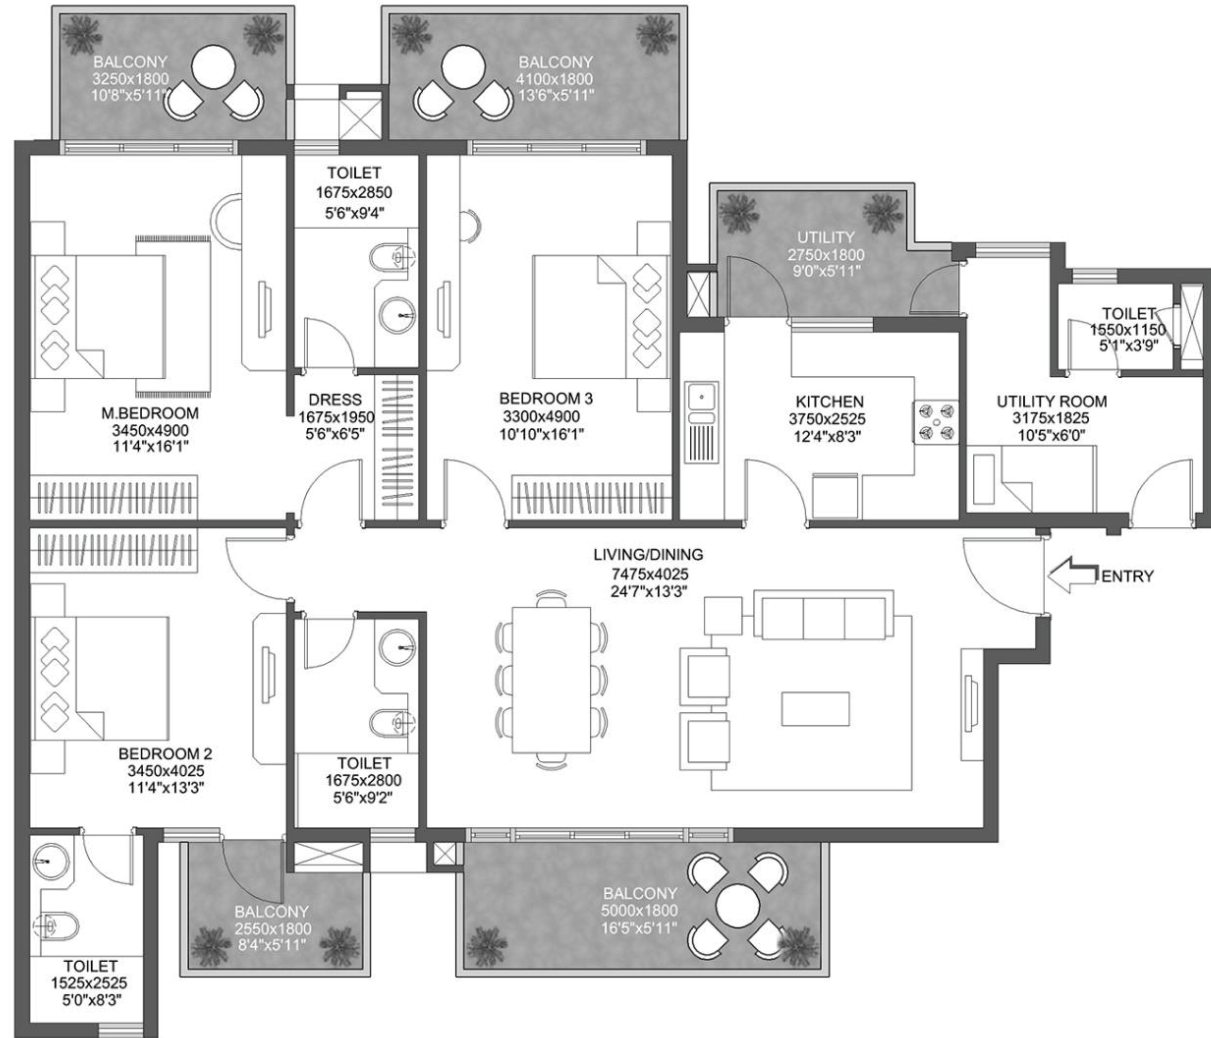

3 BHK + UTILITY ROOM - TYPE 1

Area: 2244 Sq.Ft., 208.4 Sq.Mt.

3 BHK + UTILITY ROOM - TYPE 1

Area: 2244 Sq.Ft., 208.4 Sq.Mt.

TOWER B & C