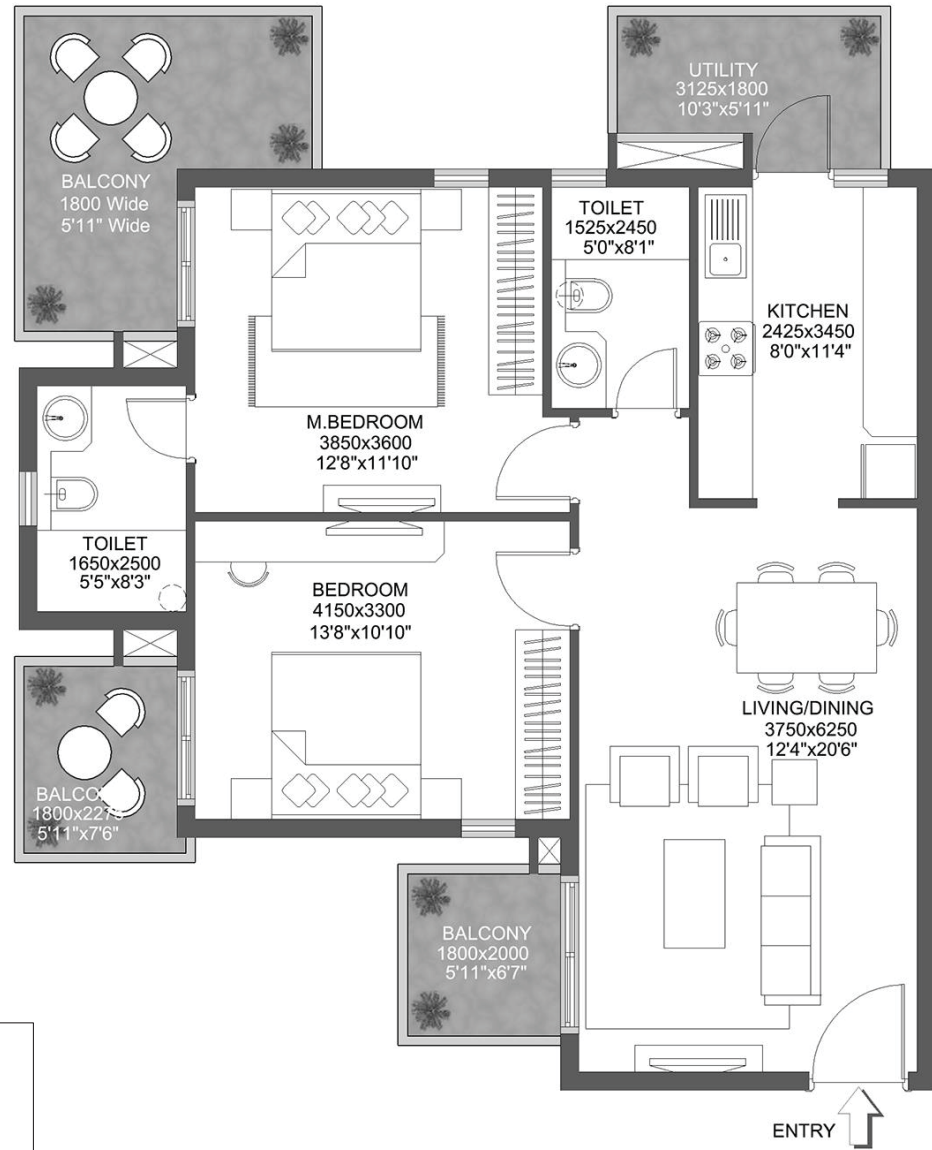

2 BHK - TYPE 1

Area: 1383 Sq.Ft., 128.4 Sq.Mt.

TOWER - E

2 BHK + STUDY - TYPE 1

Area: 1572 Sq.Ft., 146.0 Sq.Mt.

TOWER - A

TOWER - D

2 BHK + STUDY - TYPE 2