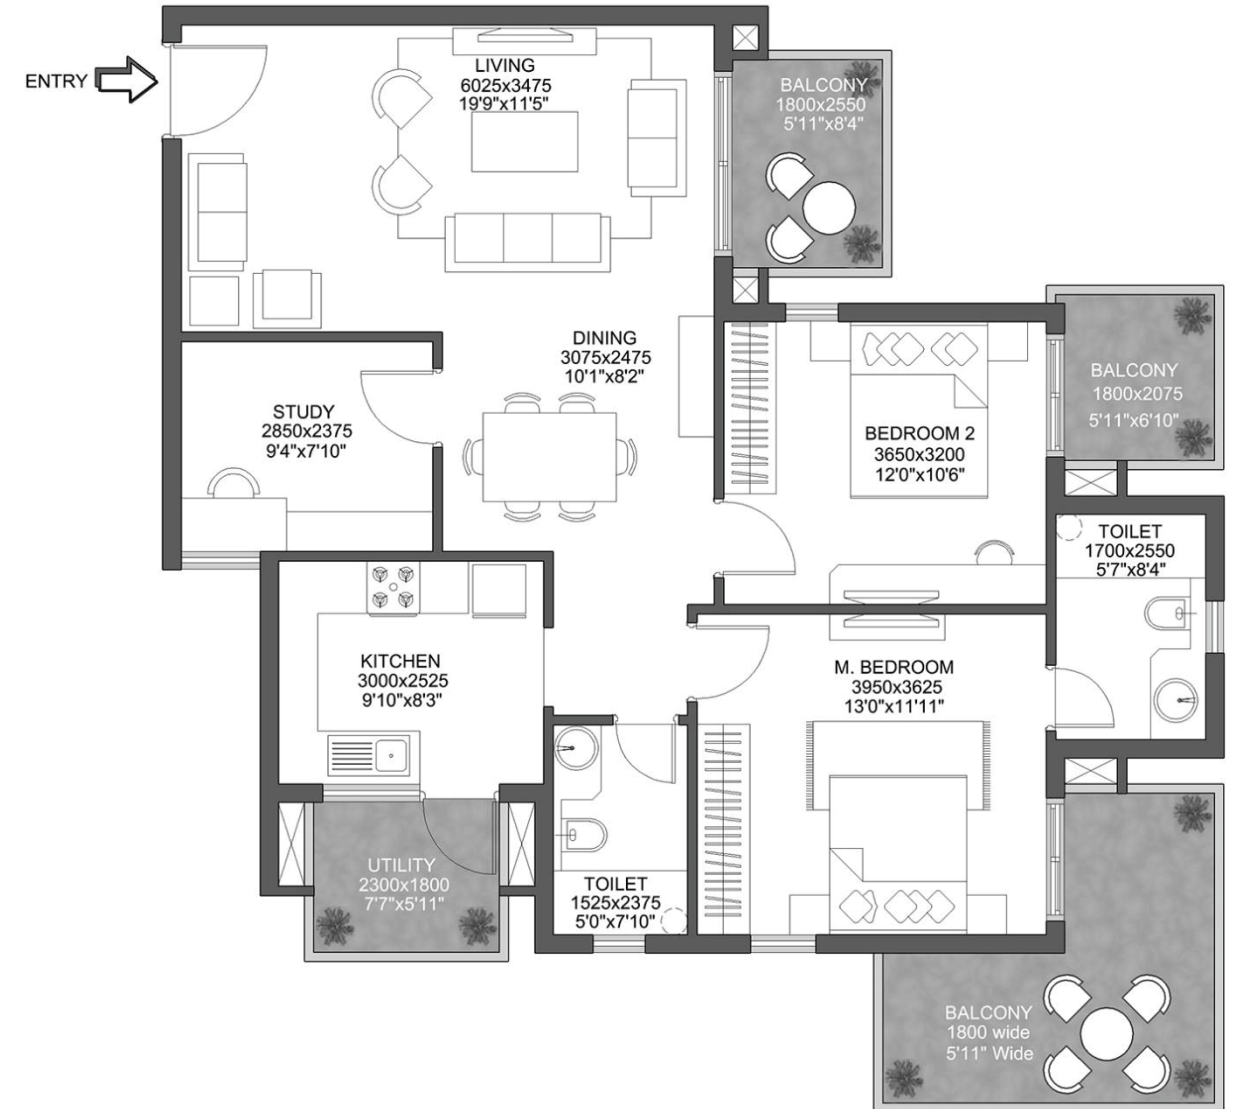

Area: 1505 Sq.Ft., 139.8 Sq.Mt.

2 BHK + STUDY - TYPE 3

Area: 1491 Sq.Ft., 138.5 Sq.Mt.

2 BHK + STUDY - TYPE 4

Area: 1470 Sq.Ft., 136.5 Sq.Mt.

TOWER - F

2 BHK + STUDY - TYPE 5

Area: 1559 Sq.Ft., 144.8 Sq.Mt.