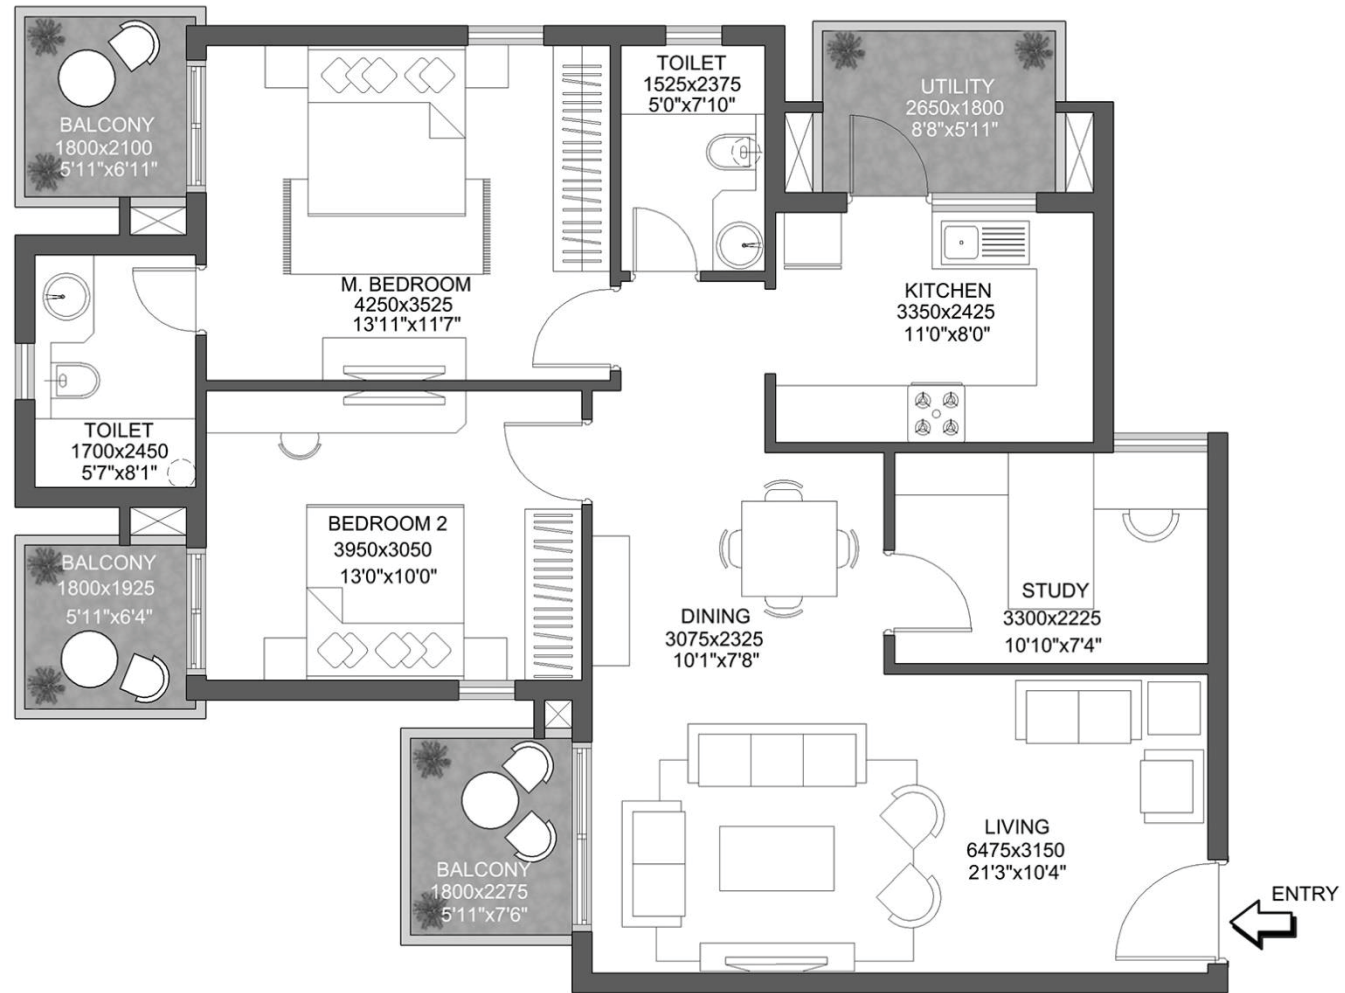

Area: 1505 Sq.Ft., 139.8 Sq.Mt.

2 BHK + STUDY - TYPE 3

Area: 1491 Sq.Ft., 138.5 Sq.Mt.

2 BHK + STUDY - TYPE 4

Area: 1470 Sq.Ft., 136.5 Sq.Mt.

TOWER - F

2 BHK + STUDY - TYPE 5

Area: 1559 Sq.Ft., 144.8 Sq.Mt.