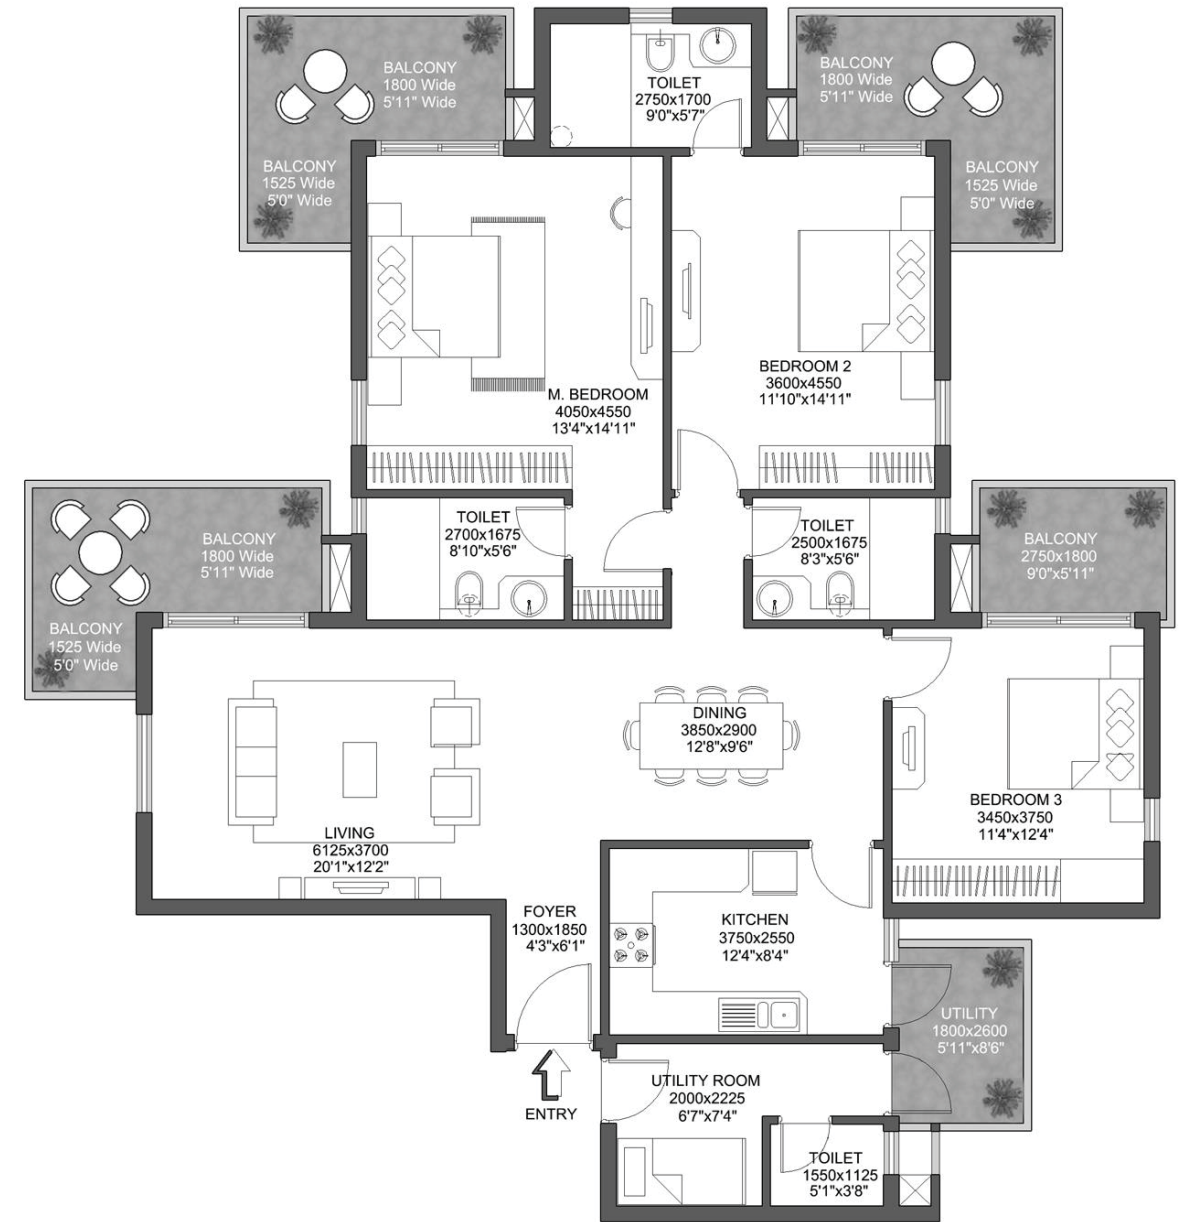

3 BHK + UTILITY ROOM - TYPE 2

Area: 2366 Sq.Ft., 219.8 Sq.Mt.

TOWER - G