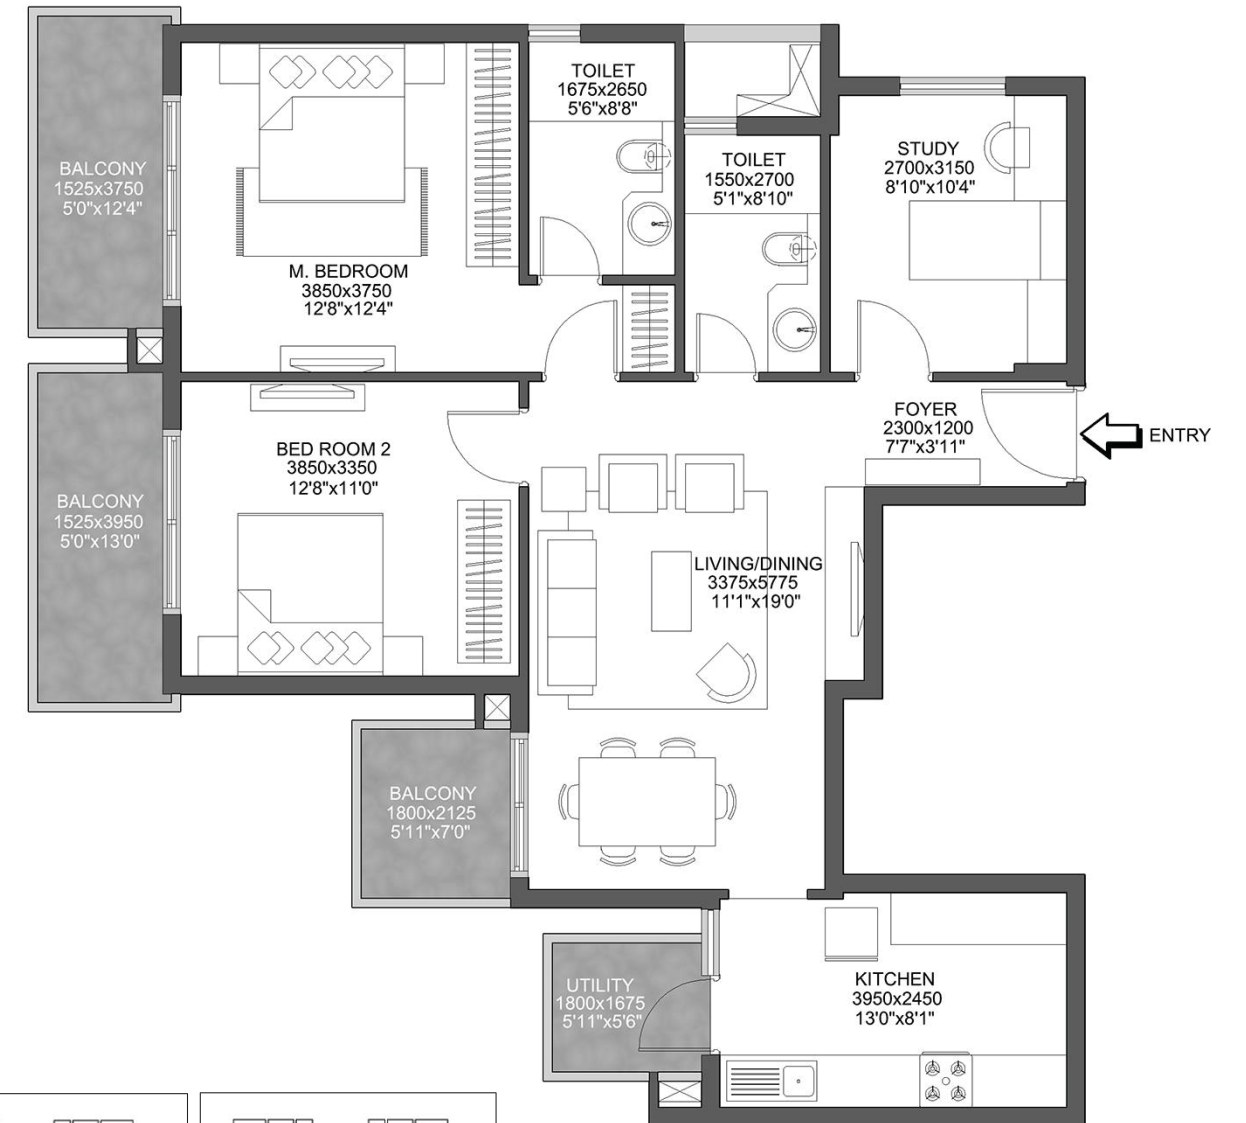

2 BHK + STUDY - TYPE 3

Area: 1491 Sq.Ft., 138.5 Sq.Mt.