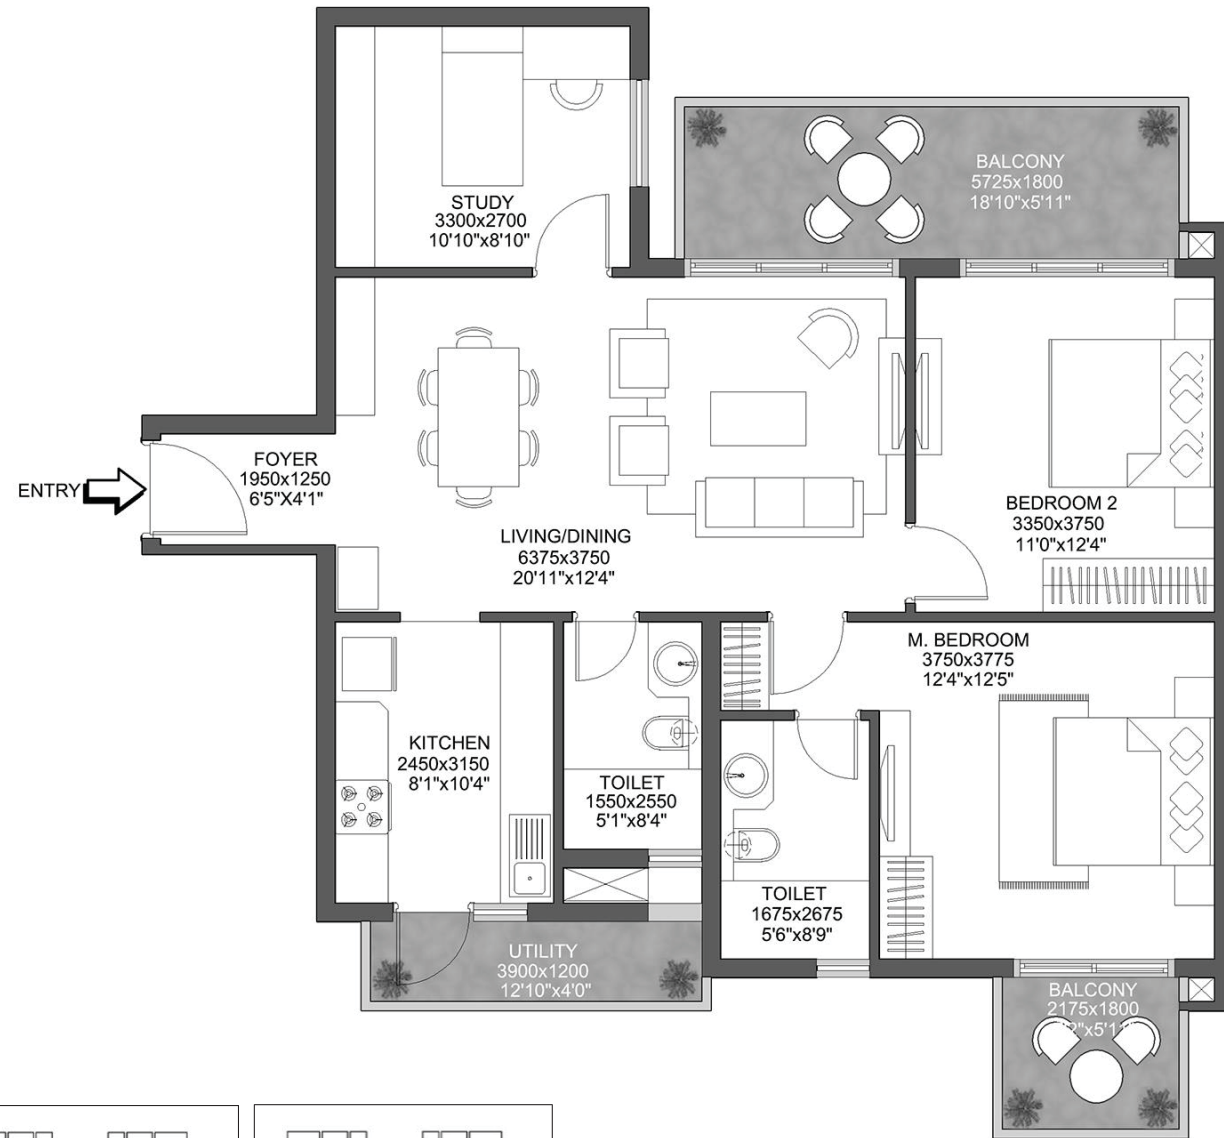

2 BHK + STUDY - TYPE 2

Area: 1505 Sq.Ft., 139.8 Sq.Mt.