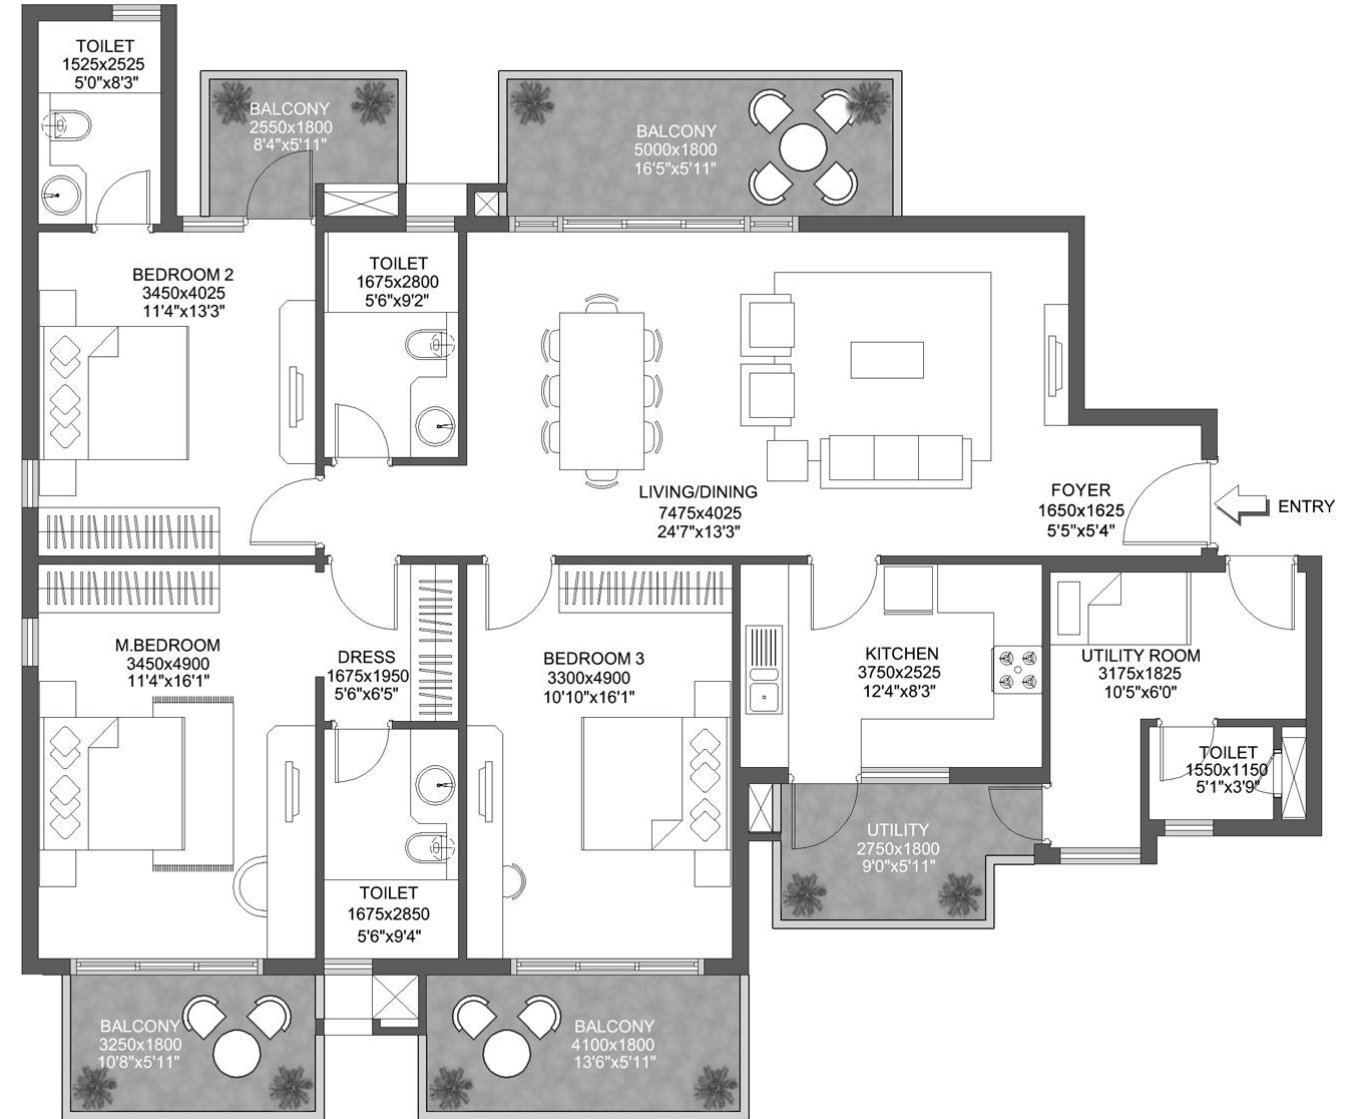

Area: 2366 Sq.Ft., 219.8 Sq.Mt.

TOWER B & C

3 BHK + UTILITY ROOM - TYPE 2

Area: 2366 Sq.Ft., 219.8 Sq.Mt.

TOWER - G

3 BHK + UTILITY ROOM - TYPE 3

Area: 2262 Sq.Ft., 210.1 Sq.Mt.

TOWER B & C

3 BHK + UTILITY ROOM - TYPE 3

Area: 2262 Sq.Ft., 210.1 Sq.Mt.

TOWER - G

SAMPLE
APARTMENT

LIVING ROOM

ACTUAL SAMPLE FLAT PHOTOGRAPH

DINING AREA

KITCHEN