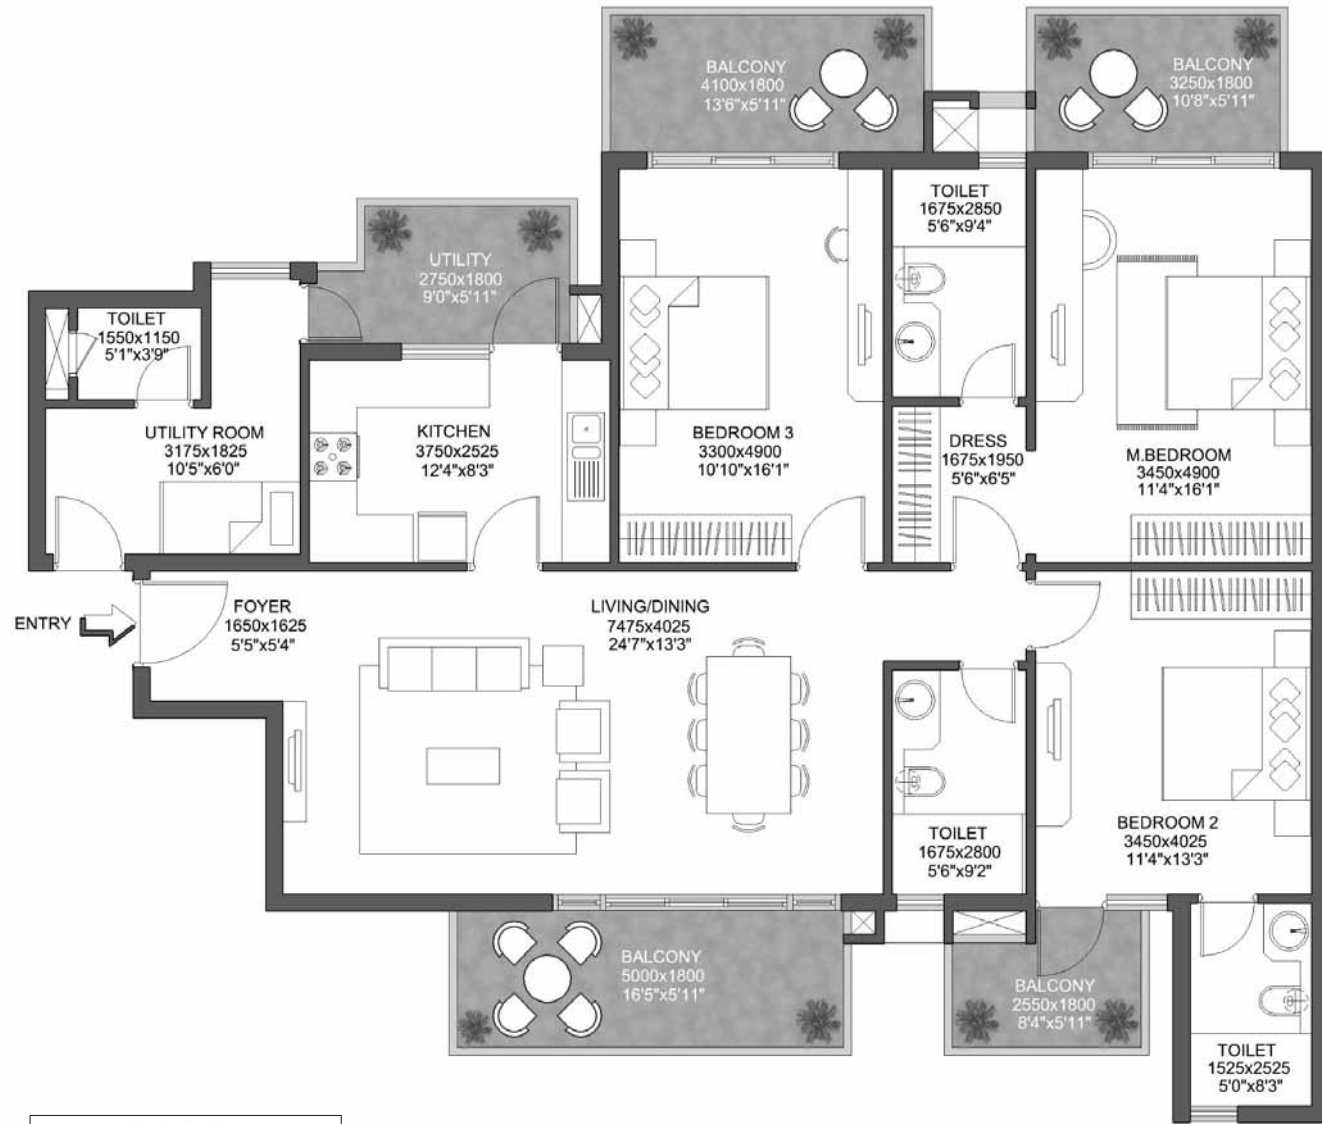

Area: 2366 Sq.Ft., 219.8 Sq.Mt.

TOWER B & C

3 BHK + UTILITY ROOM - TYPE 2

Area: 2366 Sq.Ft., 219.8 Sq.Mt.

TOWER - G

3 BHK + UTILITY ROOM - TYPE 3

Area: 2262 Sq.Ft., 210.1 Sq.Mt.

TOWER B & C

3 BHK + UTILITY ROOM - TYPE 3

Area: 2262 Sq.Ft., 210.1 Sq.Mt.

TOWER - G

SAMPLE
APARTMENT

LIVING ROOM

ACTUAL SAMPLE FLAT PHOTOGRAPH

DINING AREA

KITCHEN