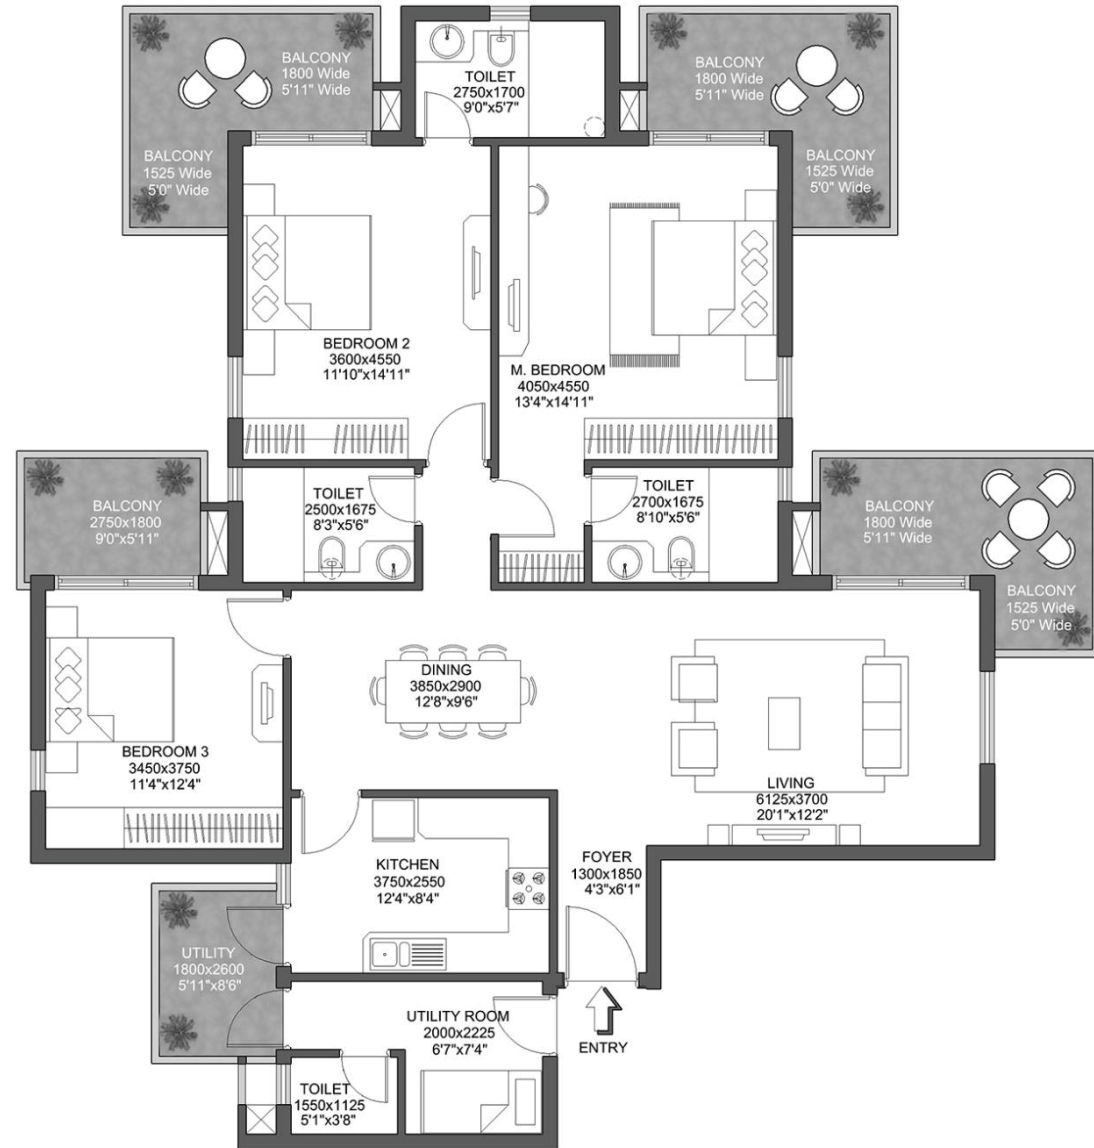

3 BHK + UTILITY ROOM - TYPE 2

Area: 2366 Sq.Ft., 219.8 Sq.Mt.

TOWER B & C