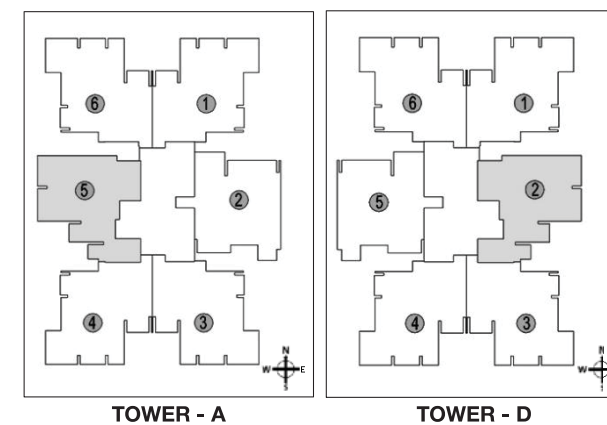

2 BHK + STUDY - TYPE 3

Area: 1491 Sq.Ft., 138.5 Sq.Mt.