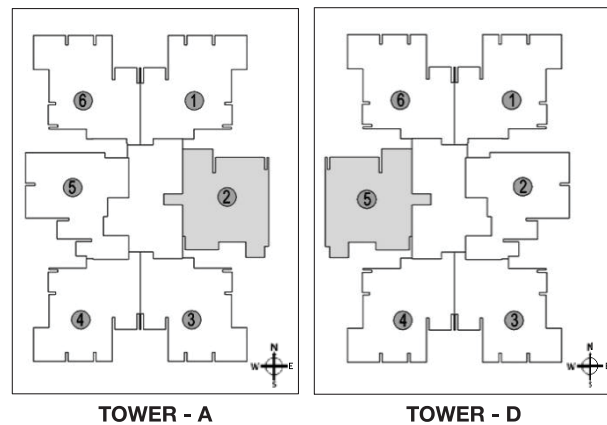

2 BHK + STUDY - TYPE 2

Area: 1505 Sq.Ft., 139.8 Sq.Mt.