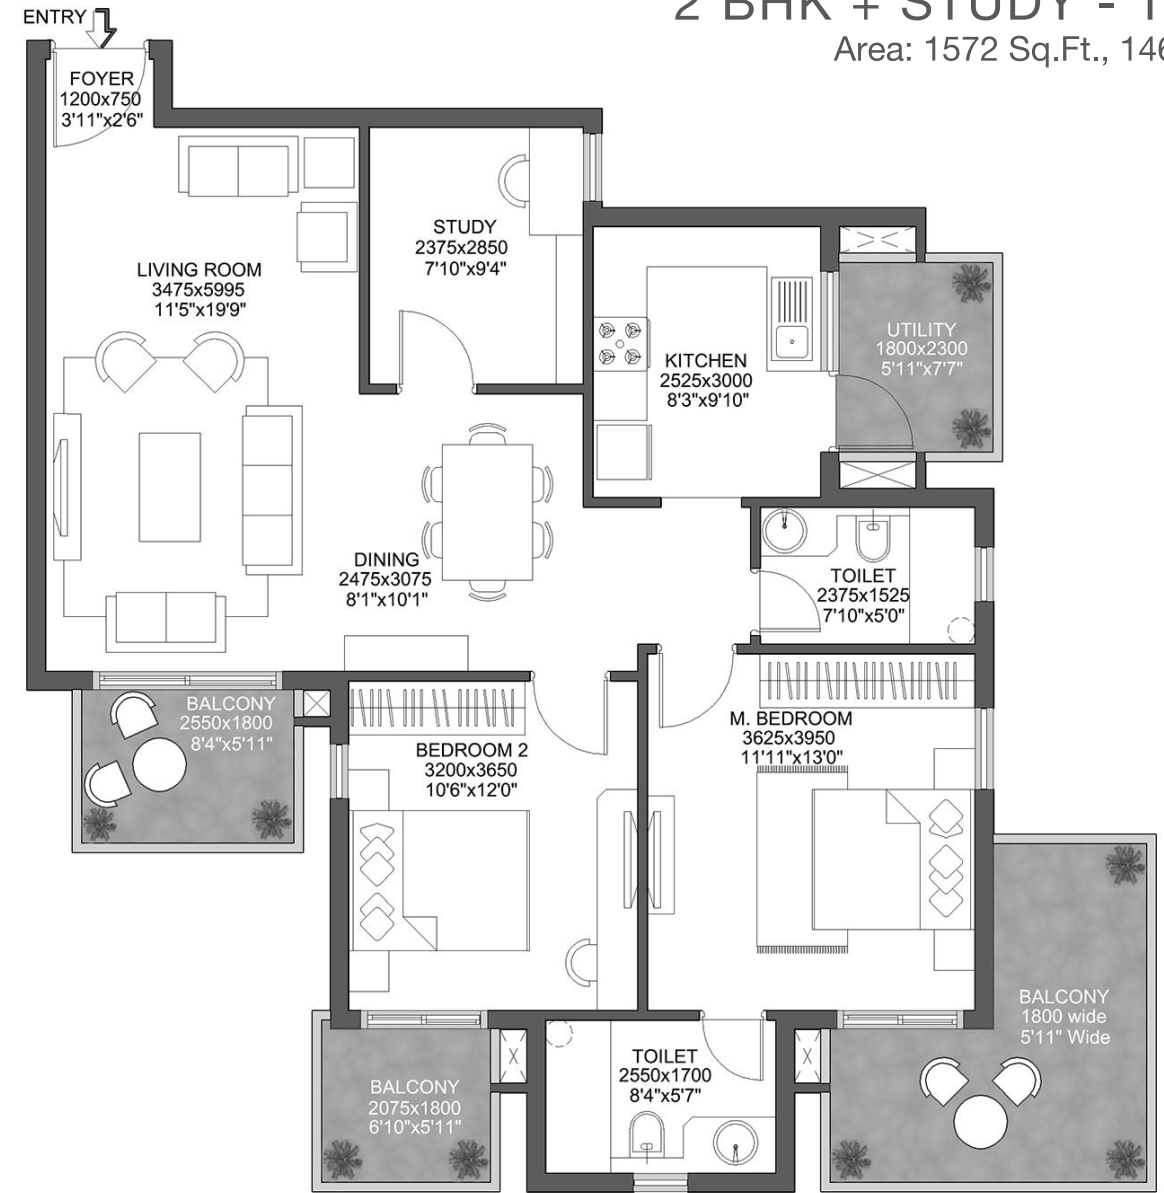

2 BHK - TYPE 1

Area: 1383 Sq.Ft., 128.4 Sq.Mt.

TOWER - E

2 BHK + STUDY - TYPE 1

Area: 1572 Sq.Ft., 146.0 Sq.Mt.

TOWER - A

TOWER - D

2 BHK + STUDY - TYPE 2